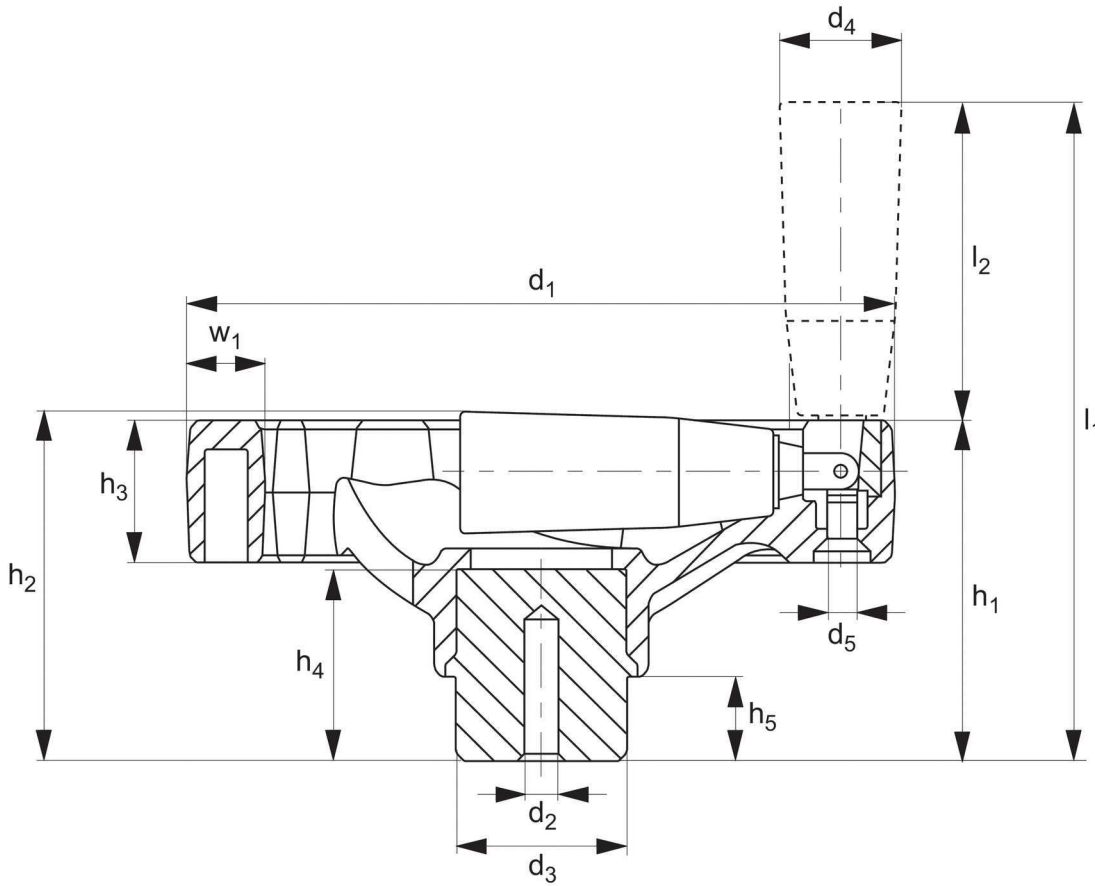

Three Spoked Handwheels

with fold-away rotating grip

77080

Material

Thermoplastic, black, matt. Zinc plated steel hub. Fold-away revolving handle.

Technical Notes

The pilot hole allows various sizes of holes, keyways etc. to be machined into the hub.

Order No.	d ₁	d ₂	d ₃	l ₁	l ₂	h ₁	h ₂	h ₃	h ₄	h ₅	d ₄	d ₅	w ₁	g
77080.W0100	100	4	24	100	54	46	50	20	24	12	21	M 4	15	205
77080.W0125	125	6	24	105	54	51	54	24	28	12	21	M 4	17	277
77080.W0160	160	6	32	135	74	61	65	28	31	15	23	M 5	20	503
77080.W0200	200	6	40	168	94	74	79	32	40	15	26	M 6	24	935